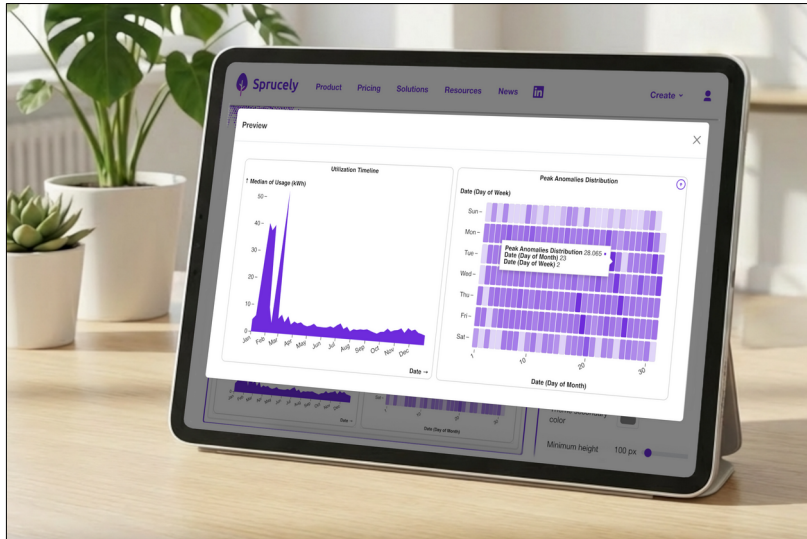

# Sprucely.io Launches AI-Generated Analytics Dashboards Professional Teams Can Deploy in Seconds

*Self-service platform eliminates data analysis barriers for SMEs, enabling teams to generate business insights without data analysts, technical training, or IT support.*

**SINGAPORE, January 13, 2026** – [Emergence Software](#) today launched AI capabilities with its visual analytics platform [Sprucely.io](#) that creates business dashboards from data in 30 seconds. The platform enables professional teams across executive, marketing, operations, and sales functions to transform raw data into actionable insights with no data preparation or scripting required, addressing bottlenecks that traditionally require manual overhead.

*AI-generated visual analytics dashboard by Sprucely.io*

Sprucely.io helps teams surface seasonality patterns – including day-of-the-week, time-of-day, and seasonal cycles – from data that can be configured with a no-code interface. This capability is particularly useful for operational teams to identify cyclical patterns and outliers to drive improvements to business performance. These insights are otherwise difficult to derive from raw data or spreadsheets without significant data processing.

## About Sprucely.io

[Sprucely.io](#) is a platform that provides visual analytics as a service. Using a self-service model, the platform converts raw data into actionable insights in the form of interactive dashboards. With automated data import and AI, tailored dashboards are created in seconds.